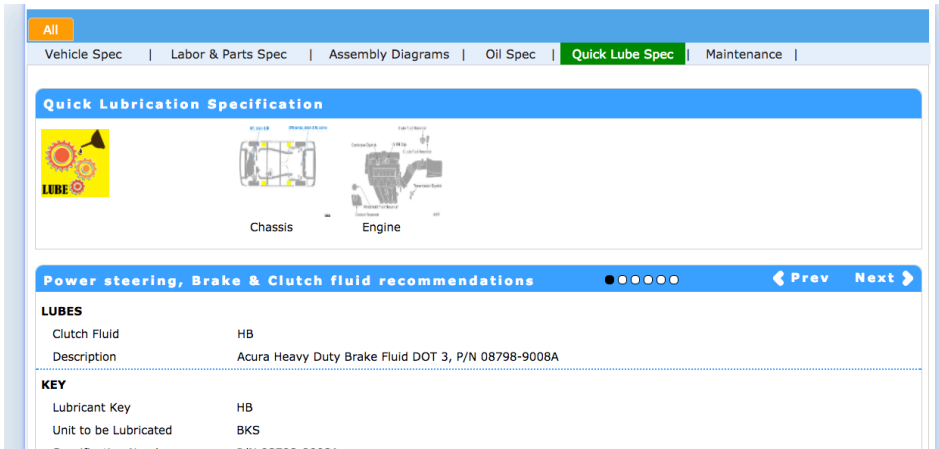

10. To view more detailed fluid/lube specifications, click on the Quick Lube Spec tab as shown below.