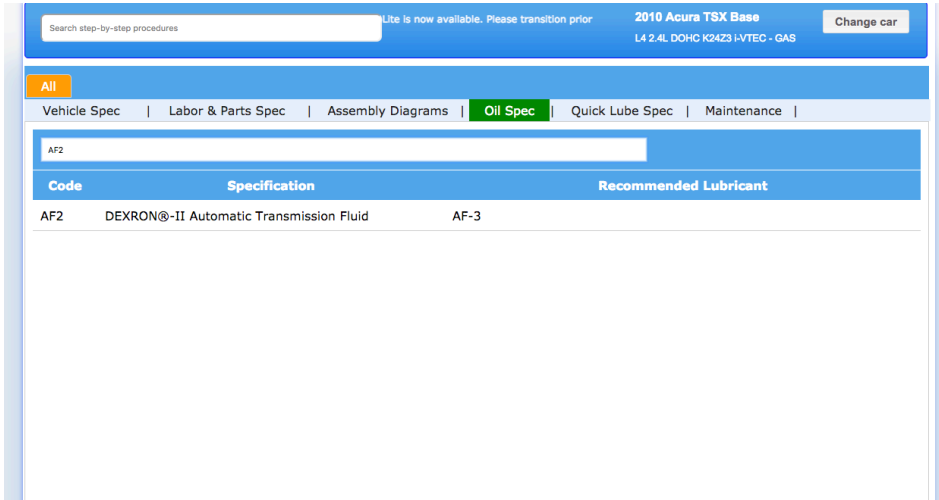

9. You can use the search bar to shortlist to a specific product number. For example, the recommended lubricant for Af-2 Dexron II is AF-3.